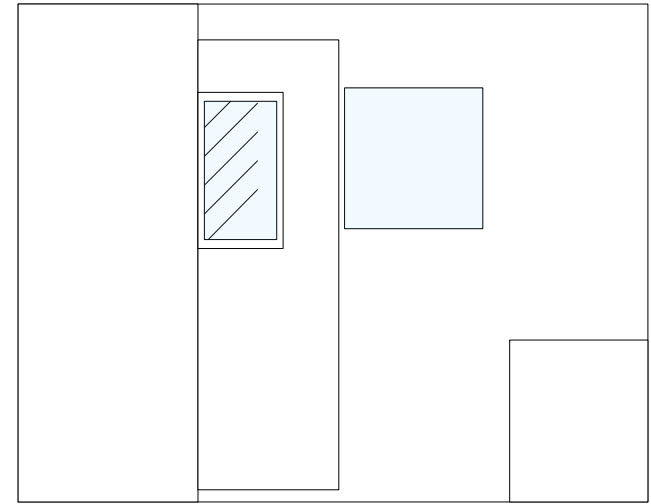

Side A

Front

Side B

Back

All Sides  
Scale: 3/8" = 1'-0"

Windows

**COFFEE CART**

Side A

Front

Side B

Back

1 All Sides - Image Overlay  
Scale: 3/8" = 1'-0"

## COFFEE CART

**\*\*Low-tac vinyl / non heavy adhesives needed for areas where paint lettering is**

Front

1

Front Side  
Scale: 3/4" = 1'-0"

**COFFEE CART**

1 Back Side  
Scale: 3/4" = 1'-0"

**COFFEE CART**

Side A

1 Side A  
Scale: 3/4" = 1'-0"

Side B

2 Side B  
Scale: 3/4" = 1'-0"

**COFFEE CART**