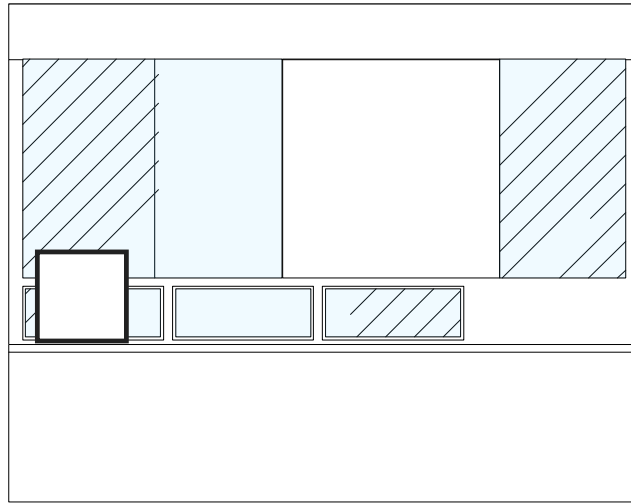

Side A

Front

Side B

Back

All Sides  
Scale: 3/8" = 1'-0"

Windows

**COFFEE CART**

Side A

Front

Side B

Back

1 All Sides - Image Overlay  
Scale: 3/8" = 1'-0"

## COFFEE CART

**\*\*Low-tac vinyl / non heavy adhesives needed for areas where paint lettering is**

Front

1

Front Side  
Scale: 3/4" = 1'-0"

**COFFEE CART**

1 Back Side  
Scale: 3/4" = 1'-0"

**COFFEE CART**

Side A

1 Side A  
Scale: 3/4" = 1'-0"

Side B

2 Side B  
Scale: 3/4" = 1'-0"

**COFFEE CART**