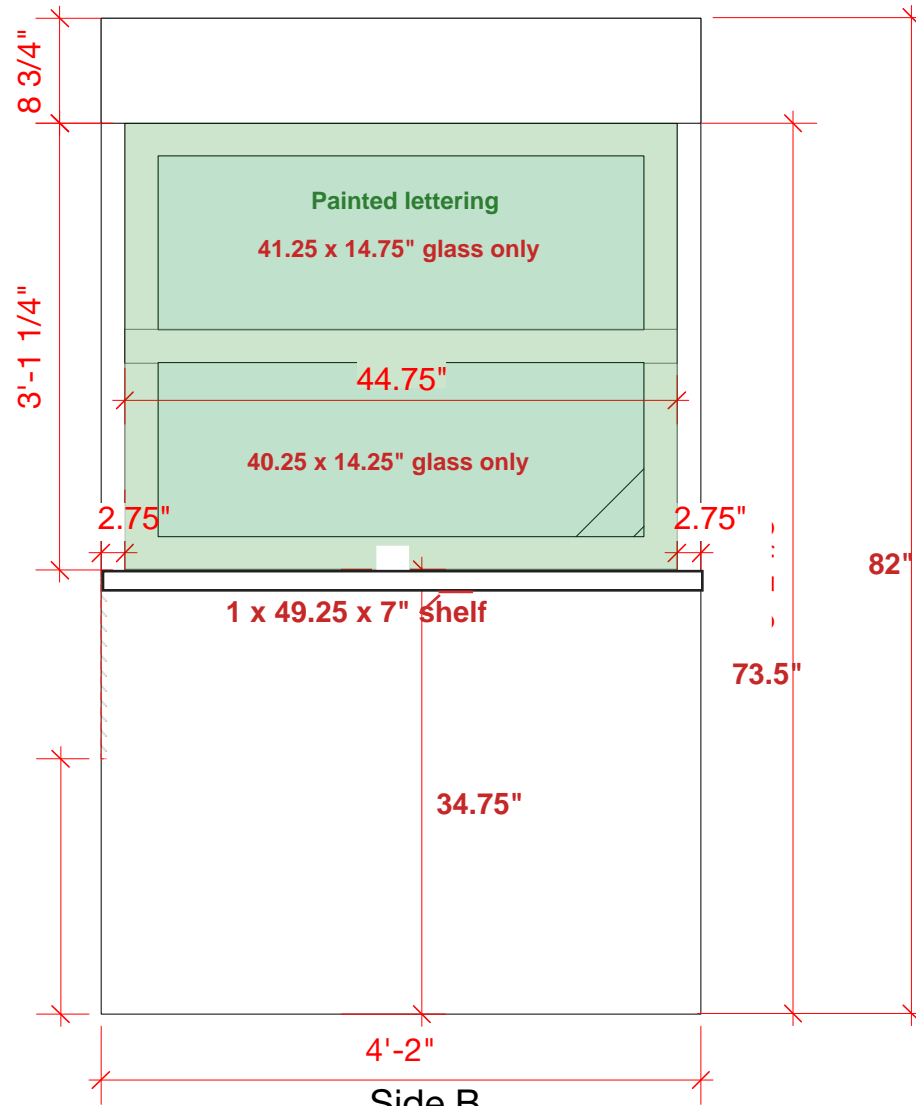

Side A

Front

Side B

Back

All Sides  
Scale: 3/8" = 1'-0"

Windows

**COFFEE CART**

Side A

Front

Side B

Back

1 All Sides - Image Overlay  
Scale: 3/8" = 1'-0"

## COFFEE CART

**\*\*Low-tac vinyl / non heavy adhesives needed for areas where paint lettering is**

Front

1

Front Side  
Scale: 3/4" = 1'-0"

**COFFEE CART**

1 Back Side  
Scale: 3/4" = 1'-0"

**COFFEE CART**

Side A

1 Side A  
Scale: 3/4" = 1'-0"

Side B

2 Side B  
Scale: 3/4" = 1'-0"

**COFFEE CART**