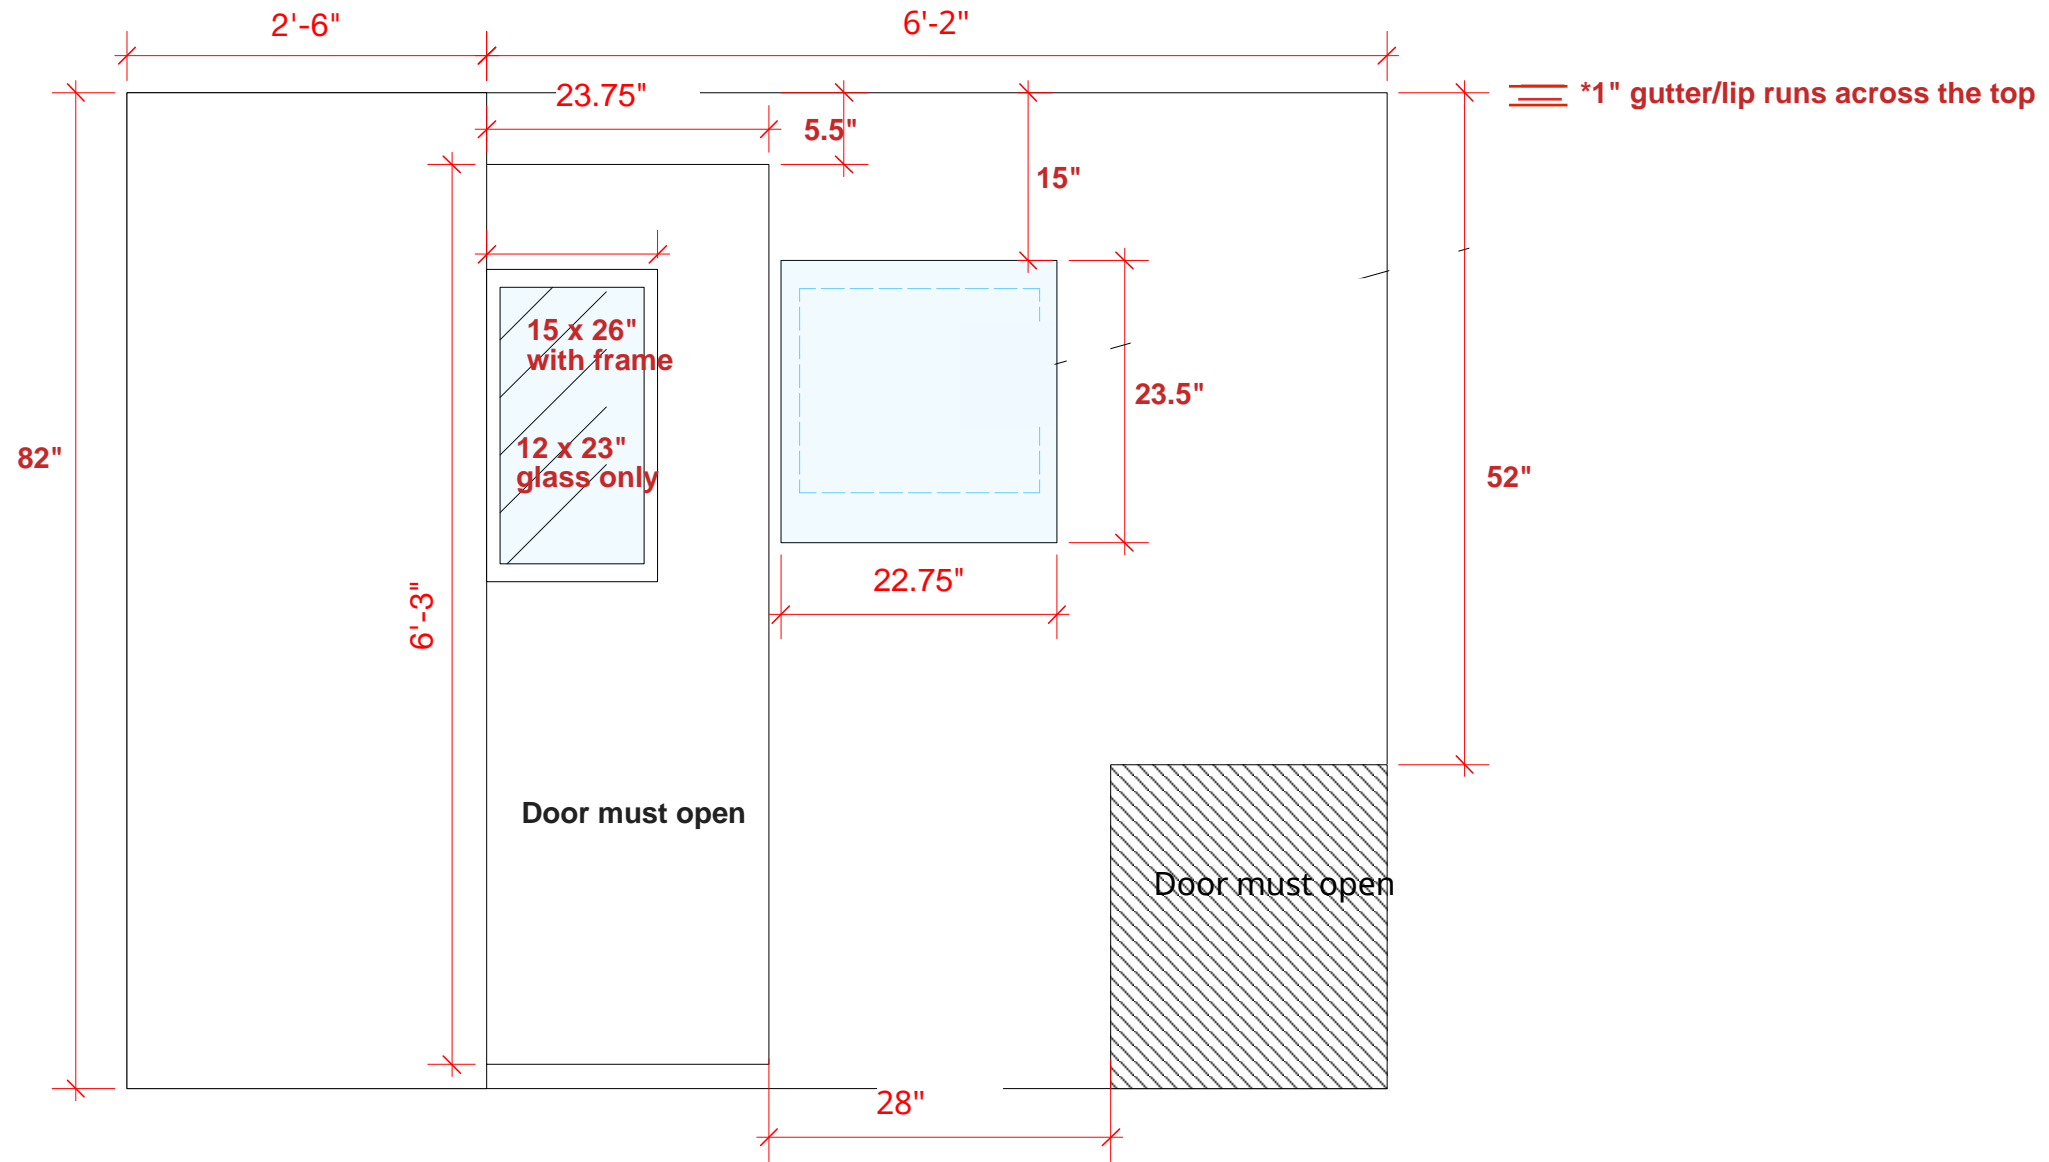

Side A

Front

Side B

Back

All Sides  
Scale: 3/8" = 1'-0"

Windows

**COFFEE CART**

Side A

Front

Side B

Back

1 All Sides - Image Overlay  
Scale: 3/8" = 1'-0"

## COFFEE CART

**\*\*Low-tac vinyl / non heavy adhesives needed for areas where paint lettering is**

Front

1

Front Side  
Scale: 3/4" = 1'-0"

**COFFEE CART**

1 Back Side  
Scale: 3/4" = 1'-0"

**COFFEE CART**

Side A

1 Side A  
Scale: 3/4" = 1'-0"

Side B

2 Side B  
Scale: 3/4" = 1'-0"

**COFFEE CART**