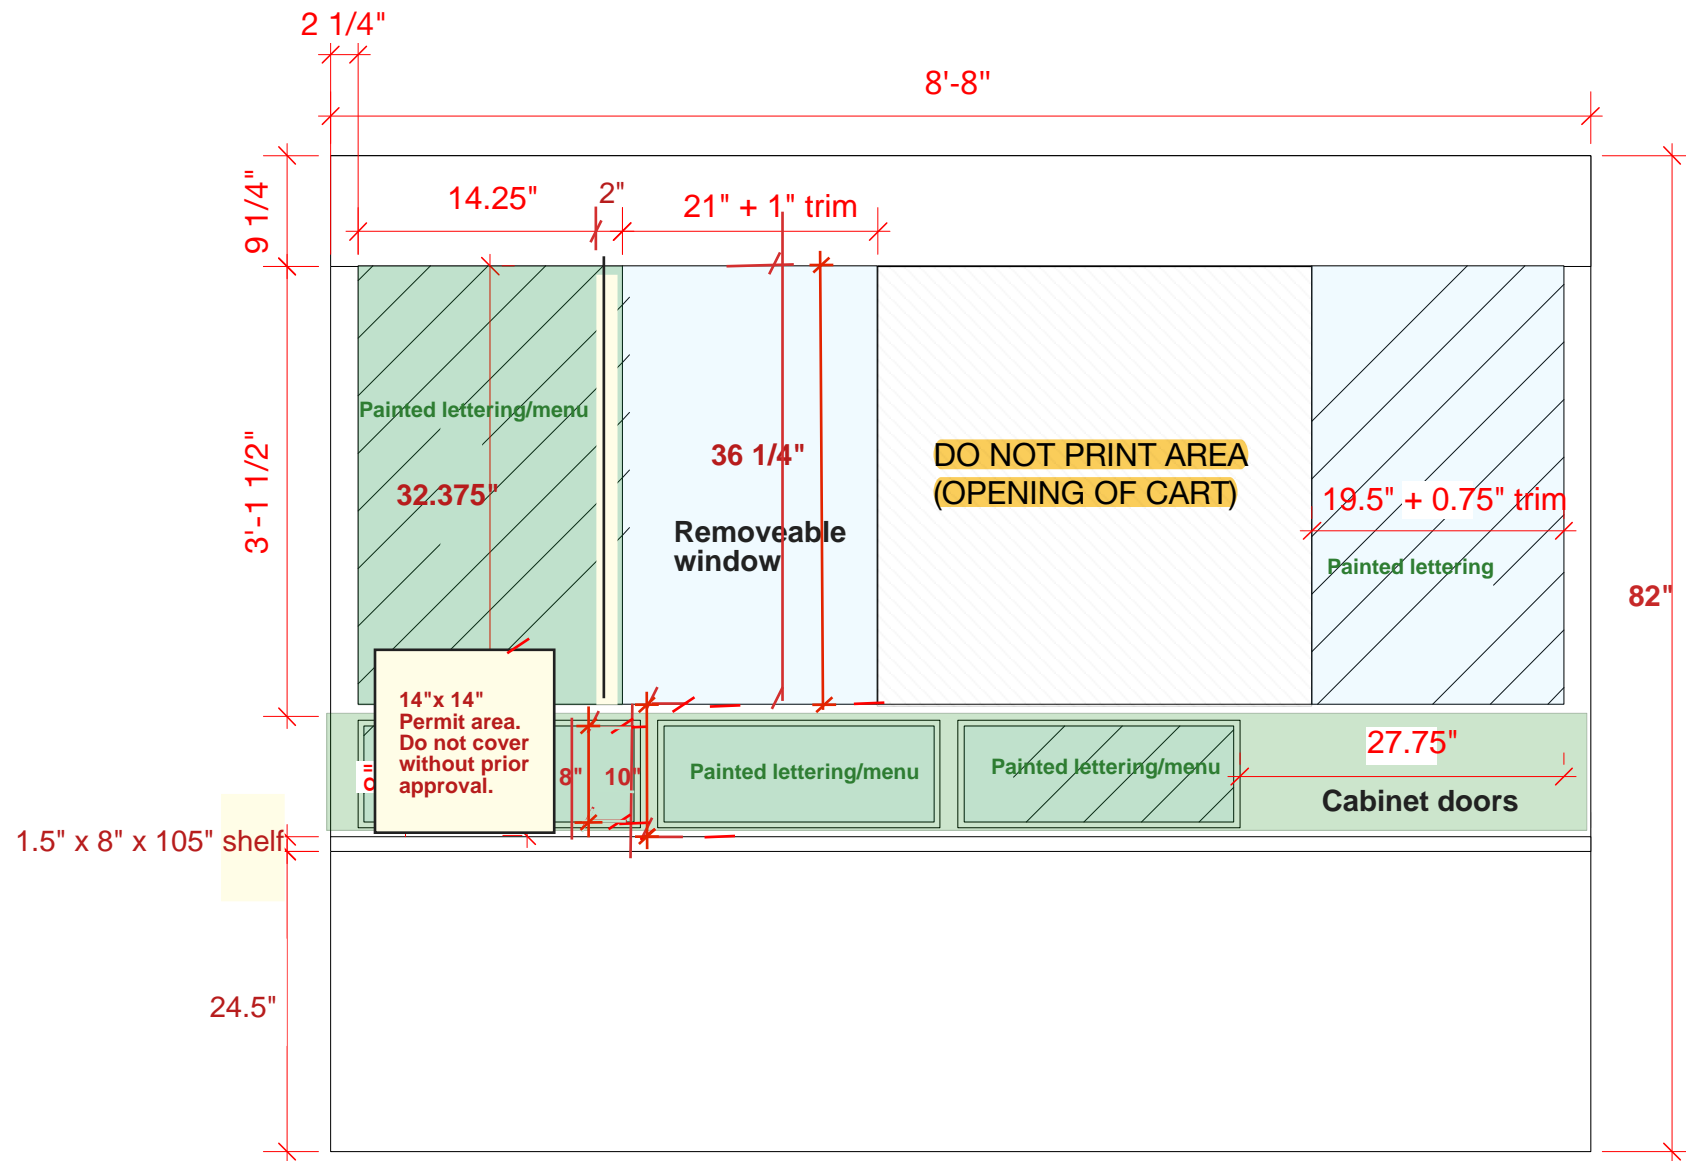

Side A

Front

Side B

Back

All Sides  
Scale: 3/8" = 1'-0"

Windows

**COFFEE CART**

Side A

Front

Side B

Back

1 All Sides - Image Overlay  
Scale: 3/8" = 1'-0"

## COFFEE CART

**\*\*Low-tac vinyl / non heavy adhesives needed for areas where paint lettering is**

Front

1

Front Side  
Scale: 3/4" = 1'-0"

**COFFEE CART**

1 Back Side  
Scale: 3/4" = 1'-0"

**COFFEE CART**

Side A

1 Side A  
Scale: 3/4" = 1'-0"

Side B

2 Side B  
Scale: 3/4" = 1'-0"

**COFFEE CART**