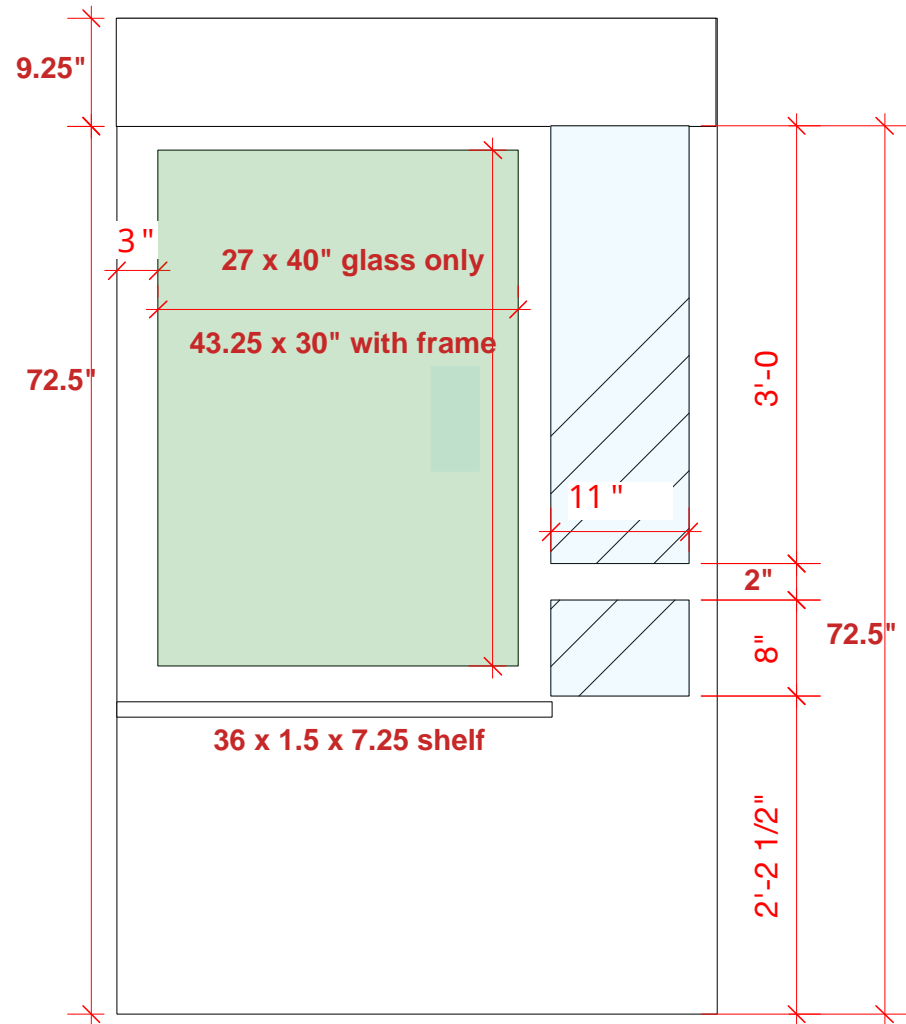

Side A

Front

Side B

Back

All Sides  
Scale: 3/8" = 1'-0"

Windows

**COFFEE CART**

Side A

Front

Side B

Back

1 All Sides - Image Overlay  
Scale: 3/8" = 1'-0"

## COFFEE CART

**\*\*Low-tac vinyl / non heavy adhesives needed for areas where paint lettering is**

Front

1

Front Side  
Scale: 3/4" = 1'-0"

**COFFEE CART**

1 Back Side  
Scale: 3/4" = 1'-0"

**COFFEE CART**

Side A

1 Side A  
Scale: 3/4" = 1'-0"

Side B

2 Side B  
Scale: 3/4" = 1'-0"

**COFFEE CART**